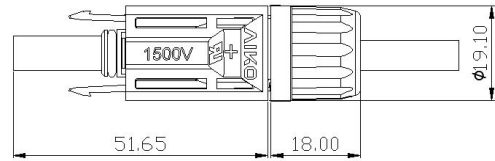

NO.:01C-01

Ver:A/0

技术参数

额定电流 Rated current	40A	防护等级, 插合状态 Degree of protection, mated	IP68
额定电压 Rated voltage	1500VDC	触摸保护, 未插合状态 Degree of protection, unmated	IP2X
插头连接器的接触电阻 Contact resistance	≤0.5mΩ	安全等级 Safety class	Class II
连接线规格 Wire Type	4mm ² 6mm ²	环境温度范围 Ambient temperature range	-40°C ~ +85°C
适用线缆外径 Suitable for cable outside diameter	φ5.6mm < OD ≤ φ6.8mm		