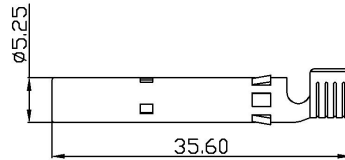

NO.:01C-01

Ver:A/0

技术参数

额定电流 Rated current	40A	防护等级, 插合状态 Degree of protection, mated	IP68
额定电压 Rated voltage	1500VDC	触摸保护, 未插合状态 Degree of protection, unmated	IP2X
插头连接器的接触电阻 Contact resistance	≤0.5mΩ	安全等级 Safety class	Class II
连接线规格 Wire Type	4mm ² 6mm ²	环境温度范围 Ambient temperature range	-40°C ~ +85°C
适用线缆外径 Suitable for cable outside diameter	φ5.6mm < OD ≤ φ6.8mm		