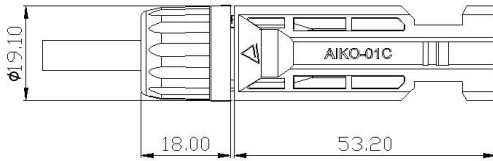

NO.:01C-01

Ver:A/0

技术参数

额定电流 Rated current	40A	防护等级, 插合状态 Degree of protection, mated	IP68
额定电压 Rated voltage	1500VDC	触摸保护, 未插合状态 Degree of protection, unmated	IP2X
插头连接器的接触电阻 Contact resistance	≤0.5mΩ	安全等级 Safety class	Class II
连接线规格 Wire Type	4mm ² 6mm ²	环境温度范围 Ambient temperature range	-40°C ~ +85°C
适用线缆外径 Suitable for cable outside diameter	φ5.6mm < OD ≤ φ6.8mm		