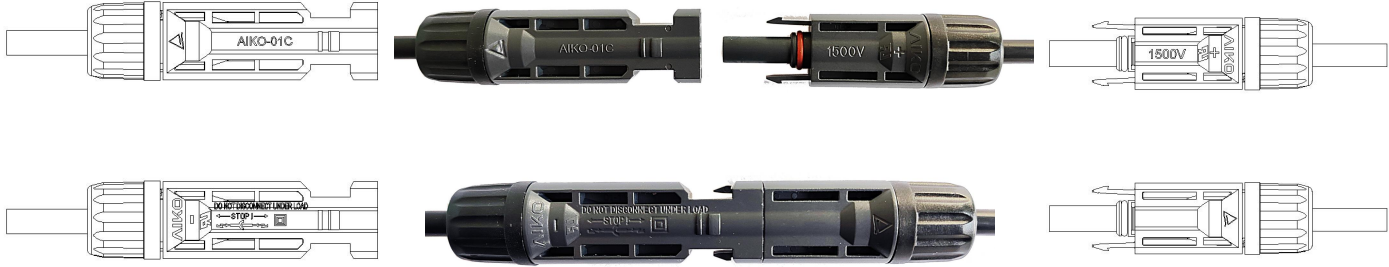

NO.:01C-01

Ver:A/0

技术参数

额定电流 Rated current	40A	防护等级, 插合状态 Degree of protection, mated	IP68
额定电压 Rated voltage	1500VDC	触摸保护, 未插合状态 Degree of protection, unmated	IP2X
插头连接器的接触电阻 Contact resistance	≤0.5mΩ	安全等级 Safety class	Class II
连接线规格 Wire Type	4mm ² 6mm ²	环境温度范围 Ambient temperature range	-40°C ~ +85°C
适用线缆外径 Suitable for cable outside diameter	φ5.6mm < OD ≤ φ6.8mm		