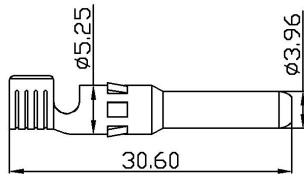

NO.:01C-01

Ver:A/0

技术参数

额定电流 Rated current	40A	防护等级, 插合状态 Degree of protection, mated	IP68
额定电压 Rated voltage	1500VDC	触摸保护, 未插合状态 Degree of protection, unmated	IP2X
插头连接器的接触电阻 Contact resistance	≤0.5mΩ	安全等级 Safety class	Class II
连接线规格 Wire Type	4mm ² 6mm ²	环境温度范围 Ambient temperature range	-40°C ~ +85°C
适用线缆外径 Suitable for cable outside diameter	φ5.6mm < OD ≤ φ6.8mm		